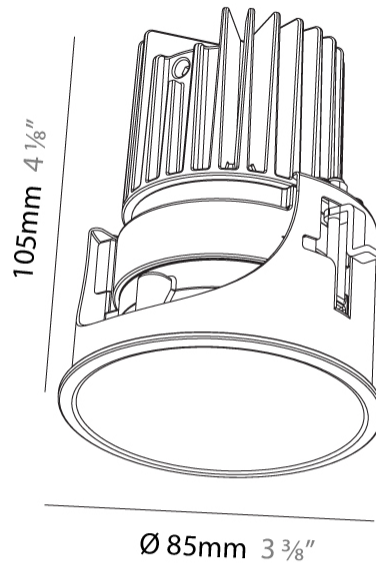

GENERAL

Series: Invader Standard
Subseries: Invader Standard
Brand: Prolight
Division: Architectural
Mounting Type: Recessed
Mounting Location: Ceiling
Subcategory: Downlight

PHYSICAL

Shape: Round
Diameter (mm): 85
Diameter (in): 3 3/8
Height (mm): 105
Height (in): 4 1/8
Ceiling Thickness (mm): 5 - 30
Min. Recessing Depth (mm): 110
Min. Recessing Depth (in): 4 5/16
Light Distribution: Downlight
Weight (kg): 0.322
Weight (lbs): 0.71
Fixture Finish: SSR / BKV / CWI / CRY / HAB / UFT / ITA / RUA / FTG / MYG / LOD / PUS / FRO / FUP / KIA / POP / BLS / SPG / MEY / GOH / GUM / CHC / COM / ABZ / JAG / OBR / MOS / ROR
Fixture Material: Aluminum
Cut-out Measurements: Dia: 80mm 3 1/8"

ELECTRICAL

Lamp Type: LED (Zhaga Standard)
Input Wattage (W): 14.3
Total Output Wattage (W): 13
Dimming: Tri-Mode (Non-Dimming and Phase Dimming (120Vac only) and 0-10V Dimming)
Driver Included: No
Driver Location: Recessed Housing
Driver Type: Constant Current - Universal
Housing: See components
Input Voltage (V): 120 - 277
Constant Current (MA): 350

LED

Number of LEDs: 1
Color Temperature (°K): 2700 / 3000 / 3500 / 4000
Max. Delivered Lumen (lm): 870 / 910 / 951 / 970
Nominal Lumen (lm): 1304 / 1352 / 1421 / 1450
CRI: >90 CRI
Lamp Life (hrs): 50000

OPTICAL

Reflector°: 20 / 40 / 60

RATINGS AND CERTIFICATIONS

Certified By: Certified for North American Standards
IP rating: IP20