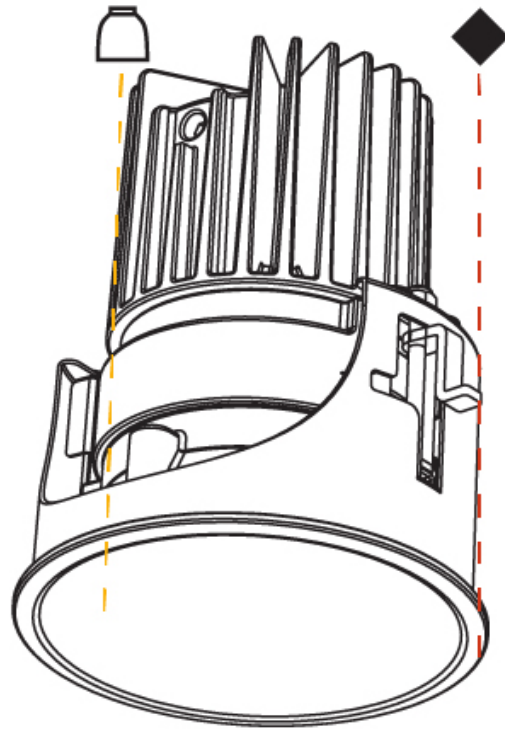

INVADER STANDARD RECESSED

A35602-

PROJECT

TYPE

SPECIFIER

QUANTITY

DATE