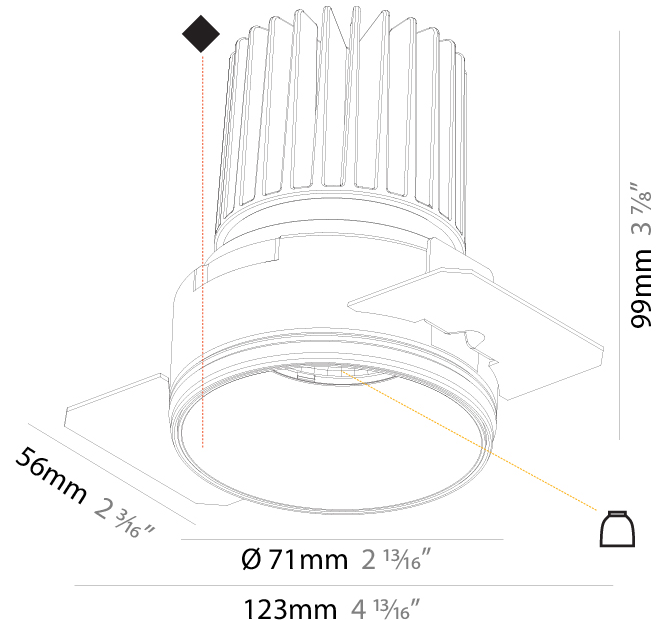

PHYSICAL

Shape: Round
Diameter (mm): 71
Diameter (in): 2 ¹³/₁₆
Depth (mm): 99
Depth (in): 3 ⁷/₈
Ceiling Thickness (mm): 10 / 12.5 / 15
Ceiling Thickness (in): 3/8 or 1/2 or 9/16
Min. Recessing Depth (mm): 115
Min. Recessing Depth (in): 4 ¹/₂
Light Distribution: Downlight
Weight (kg): 0.342
Weight (lbs): 3/4
Fixture Finish: SSR / BKV / CWI / CRY / HAB / UFT / ITA / RUA / FTG / MYG / LOD / PUS / FRO / FUP / KIA / POP / BLS / SPG / MEY / GOH / GUM / CHC / COM / ABZ / JAG / OBR / MOS / ROR
Fixture Material: Aluminum
Cut-out Measurements: 79mm / 3 1/8"
Upon Request: Unique Sizes Unique Ceiling Thickness

ELECTRICAL

Lamp Type: LED (Zhaga Standard)
Input Wattage (W): 13.3
Total Output Wattage (W): 12
Dimming: Tri-Mode (Non-Dimming and Phase Dimming (120Vac only) and 0-10V Dimming)
Driver Included: No
Driver Location: Recessed Housing
Driver Type: Constant Current - Universal
Driver Class: Class 2
Housing: See components
Input Voltage (V): 120 - 277
Constant Current (MA): 350

LED

Number of LEDs: 1
Color Temperature (°K): 2700 / 3000 / 3500 / 4000
Max. Delivered Lumen (lm): 890 / 920 / 970 / 990
Nominal Lumen (lm): 1304 / 1352 / 1421 / 1450
CRI: >90 CRI
Lamp Life (hrs): 50000
Upon Request: RGB-W Tunable White Special Color Temperature

OPTICAL

Reflector: 20 / 40 / 60
Adjustability: Fixed
Upon Request: Special Beam Angles

RATINGS AND CERTIFICATIONS

Certified By: Certified for North American Standards
IP rating: IP20