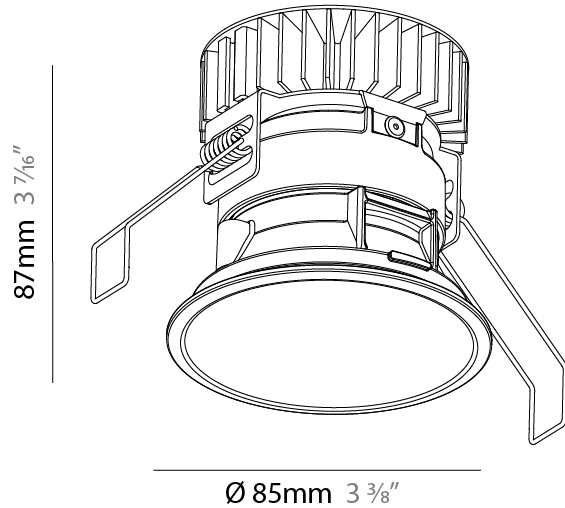

1. To build a product code in our configurator select the specify button on the base model # product page
2. To build a manual product code on this datasheet choose from the options listed below in blue font and add the suffix to the base model #

GENERAL

Series: Invader Standard
Brand: Prolicht
Division: Architectural
Mounting Type: Recessed
Mounting Location: Ceiling
Subcategory: Downlight

PHYSICAL

Shape: Round
Diameter (mm): 85
Diameter (in): 3 3/8
Height (mm): 87
Height (in): 3 7/16
Ceiling Thickness (mm): 10 / 12.5 / 15
Ceiling Thickness (in): 3/8 or 1/2 or 9/16
Min. Recessing Depth (mm): 90
Light Distribution: Downlight
Weight (kg): 0.233
Weight (lbs): 0.51
Fixture Material: Aluminum Die Cast
Cut-out Measurements: Dia: 80mm 3 1/8"

ELECTRICAL

Lamp Type: LED (Zhaga Standard)
Input Wattage (W): 9.9
Total Output Wattage (W): 9
Dimming: Tri-Mode (Non-Dimming and Phase Dimming (120Vac only) and 0-10V Dimming)
Driver Included: No
Driver Location: Recessed Housing
Driver Type: Constant Current - Universal
Housing: See components
Input Voltage (V): 120 - 277
Constant Current (MA): 250

LED

Number of LEDs: 1
Color Temperature (°K): 2700 / 3000 / 3500 / 4000
Max. Delivered Lumen (lm): 650 / 680 / 715 / 730
Nominal Lumen (lm): 960 / 995 / 1046 / 1067
CRI: >90 CRI
Lamp Life (hrs): 50000

OPTICAL

Reflector: 20 / 40 / 60

RATINGS AND CERTIFICATIONS

Certified By: Certified for North American Standards
IP rating: IP20